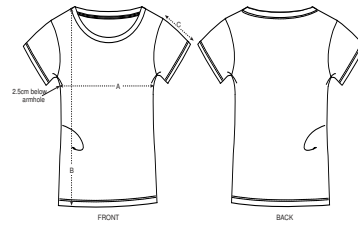

WOMEN T-SHIRTS  
**STELLA LOVER**

STTW017

**The iconic women's t-shirt**

Single Jersey  
100% Organic ring-spun combed cotton  
120 GSM

- Set-in sleeve
- Self fabric at neck collar
- Inside back neck tape in self fabric
- Sleeve hem and bottom hem with narrow double topstitch

MEDIUM FIT

XS	S	M	L	XL	XXL*
----	---	---	---	----	------

Size guide

SIZES	XS	S	M	L	XL	XXL
A Half Chest	42	44.5	47.5	50.5	53.5	56.5
B Body Length	62	64	66	68	69	69
C Sleeve Length	15	15	16	16	17	17

WHITES

COLORS